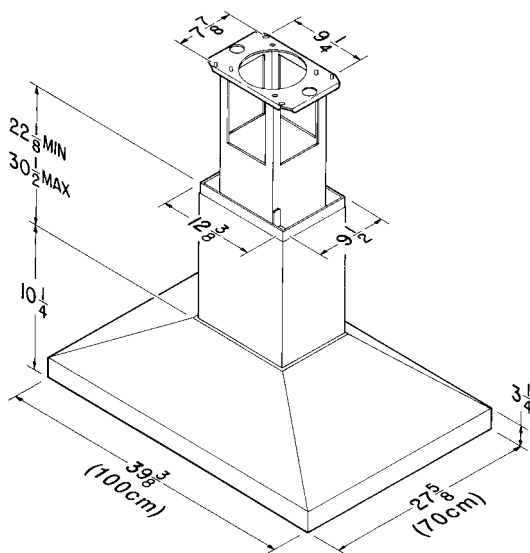

- Enduring style, stainless steel construction.
- Seamless corners for easy cleaning.
- Concealed three-speed control.
- Heat Sentry™ detects excessive heat and adjusts blower speed to high automatically.
- 27 $\frac{1}{8}$ " x 39 $\frac{3}{8}$ " (70 cm x 100 cm) size.
- Superior lighting from four 20-watt Halogen lamps included (one level).

- The 63000EX models are designed to operate with Broan Elite External blowers, providing a choice of four Exterior models: 600, 900, 1200 or 1500 CFM or four In-Line models: 280, 600, 800 or 1100 CFM.
- Telescopic flue fits 8' to 9' ceilings.
- Easily removable, dishwasher-safe stainless steel grease filter.

Range Hood Specifications

Range Hood Specifications							Optional Accessory
WIDTH	STAINLESS STEEL	BLOWER	VOLTS	AMPS	CFM	DUCT	FLUE EXTENSION*
27$\frac{1}{8}$" x 39$\frac{3}{8}$" (70 x 100cm)	637004	Internal	120	5.5	900	8" RD	RFX6304EX
	637004EX	External†	120	0.8**	†	8" RD	RFX6304EX

† External and In-Line blowers sold separately.

** Hood amps without blower. For total system amps, combine hood with external blower amps.

* Optional flue extension for 10' ceiling—extensions over 10' have up to a 14-week order time.